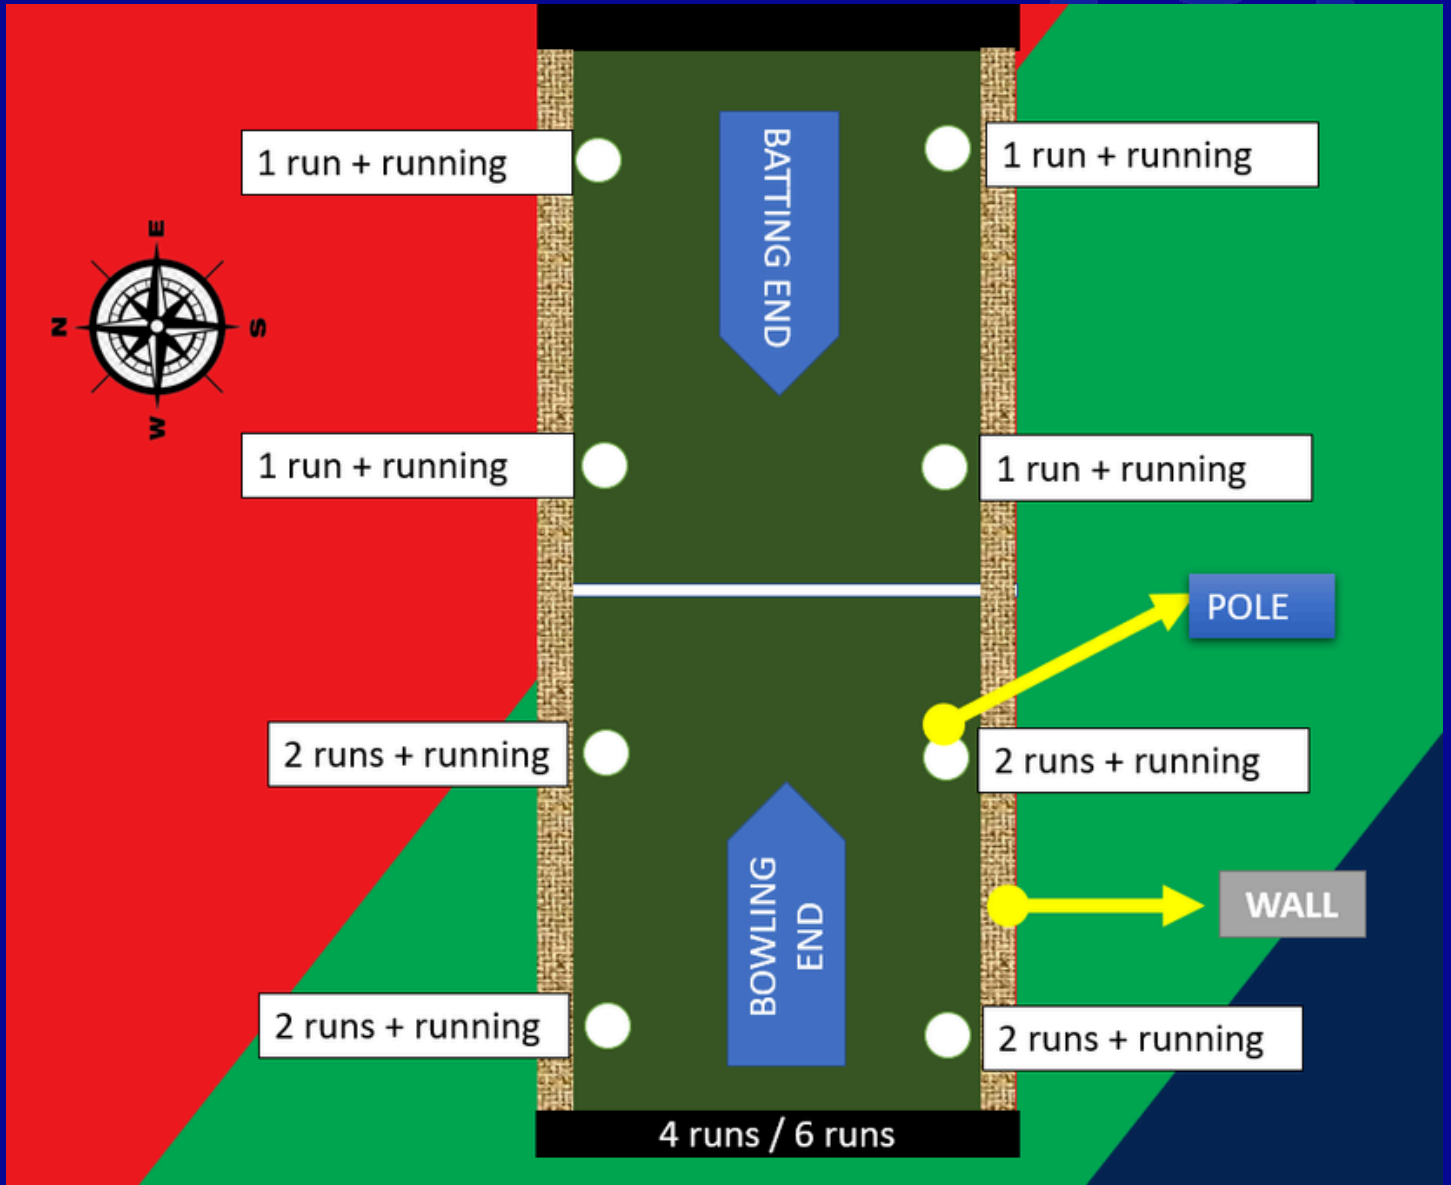

For further queries:
Saurabh Golchha - 985-2025991